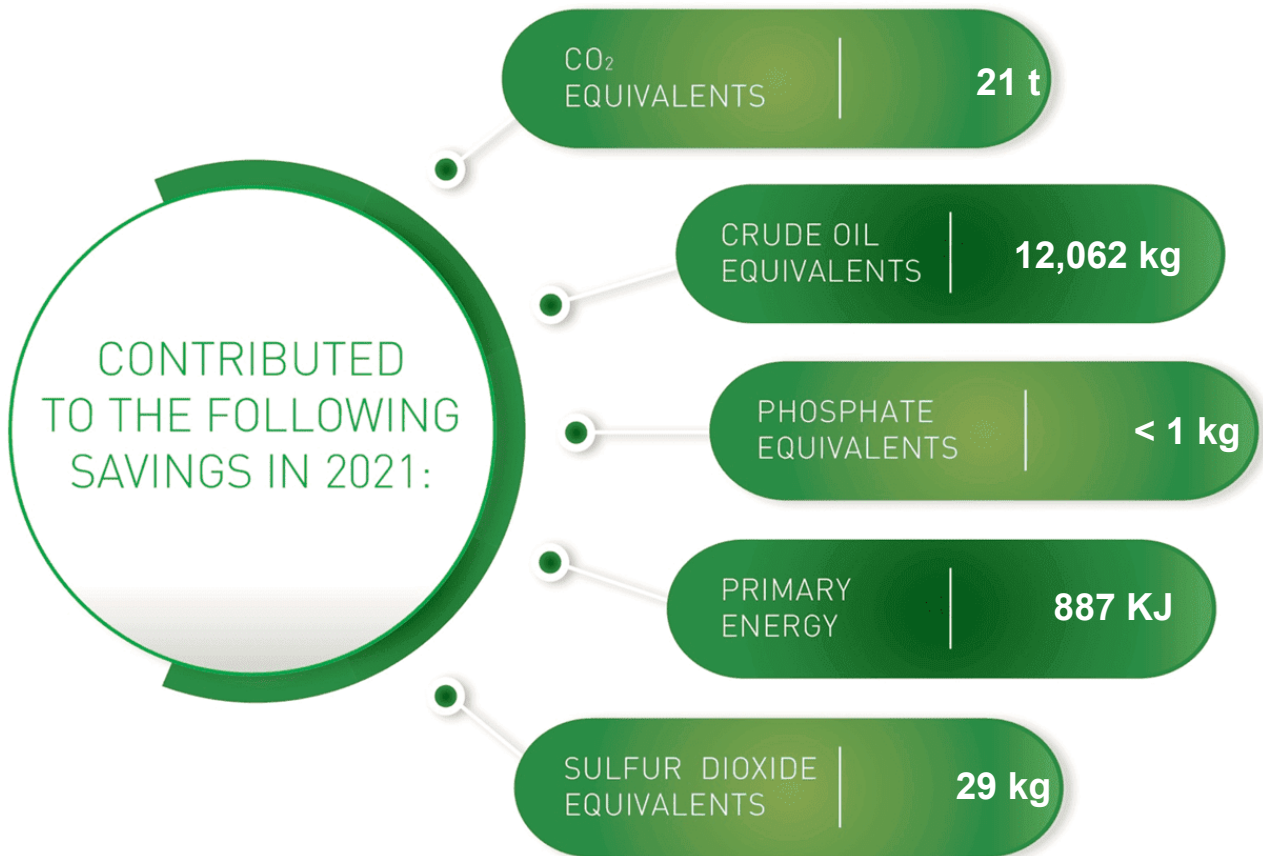

CERTIFICATE OF ENVIRONMENT

BY PARTICIPATING IN OUR DUAL SYSTEM FOR RECYCLING OF SALES PACKAGES,
THE COMPANY

Helmut Schmidt GmbH
Verpackungsfolien
53639 Königswinter

This quantity corresponds approximately to the CO₂ emissions filtered from the air by 2 ha forest in one year.

Calculation basis: Environmental balance Der Grüne Punkt, scientifically verified by IFEU Heidelberg

31.03.2022

Date

Hauke Schlüter
Managing Director (Spokesman)

Jörg Deppmeyer
Managing Director